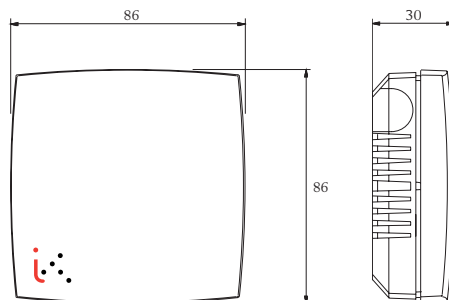

WIRING AND DIMENSIONS (mm)